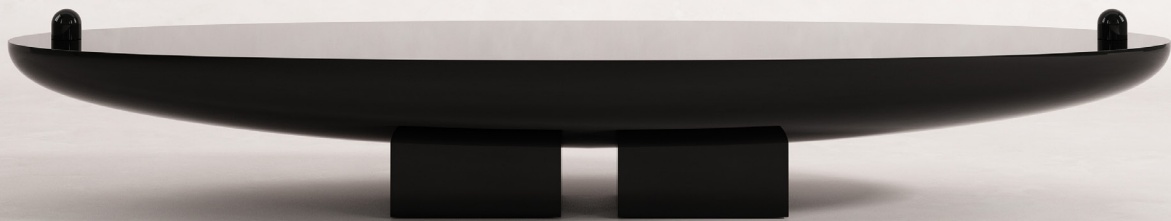

M

M

MAEN COLLECTION BY **MARTIN MASSÉ**

MAEN 08 - COFFEE TABLE

LIMITED EDITION 12
SIGNED, SERIAL NUMBER AND CERTIFICATE OF AUTHENTICITY

MADE IN FRANCE BY ATELIER RACINES
DESIGNED BY MARTIN MASSÉ

MATERIALS | GLOSS OR MATT LACQUER
FINISH | GLOSS OR MATT VARNISH
DIMENSIONS | L210 W80 H30 CM
L82.7 W31.5 H11.8 INCH