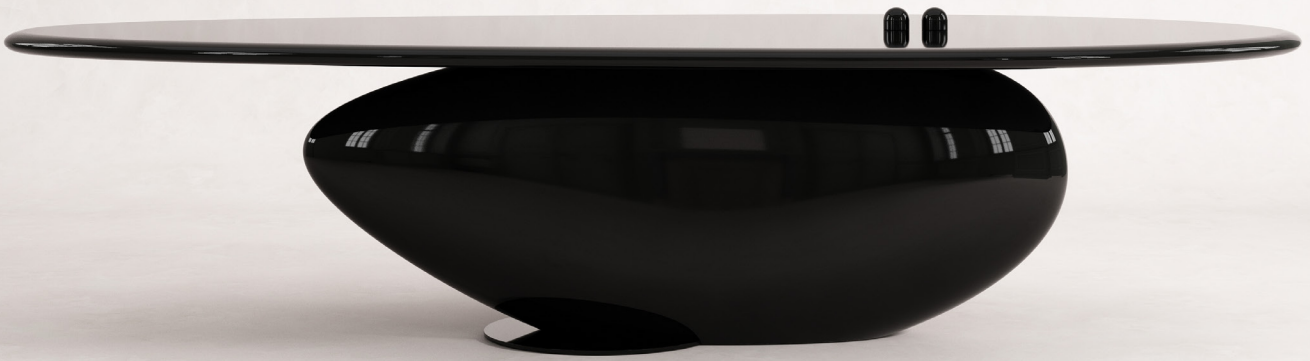

M

M

MAEN COLLECTION BY **MARTIN MASSÉ**

**MAEN 02 - TABLE**

LIMITED EDITION 12  
SIGNED, SERIAL NUMBER AND CERTIFICATE OF AUTHENTICITY

MADE IN FRANCE BY ATELIER RACINES  
DESIGNED BY MARTIN MASSÉ

MATERIALS | GLOSS OR MATT LACQUER  
FINISH | GLOSS OR MATT VARNISH  
DIMENSIONS | L320 W129 H75 CM  
L126 W50.8 H29.5 INCH